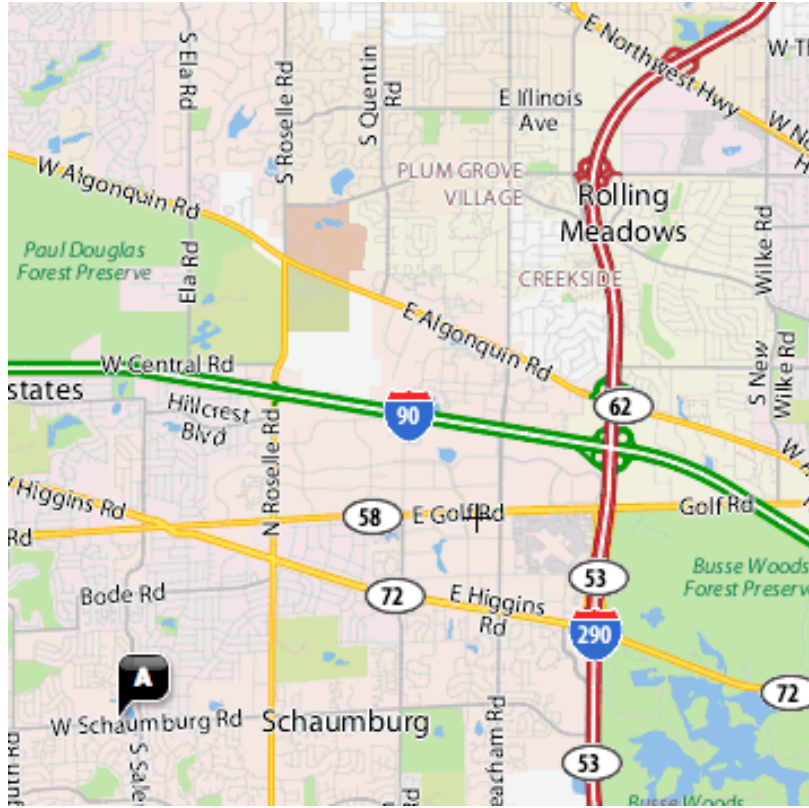

**Volkening Lake Park, 900 W. Schaumburg Rd., Schaumburg, IL.**

Yahoo Maps 6/2009

<http://maps.yahoo.com/#mvt=m&lat=42.063945&lon=-88.059485&zoom=13&q1=950%2520W.%2520Schaumburg%2520Rd.%252C%2520Schaumburg%252C%2520IL>

### **Schaumburg Park District**

#### **Driving Directions**

#### **From South Side of Chicago (Eisenhower Expressway):**

- Take the Eisenhower Expressway (I-290) west.
- Follow signs "To Rockford" and "Northwest Suburbs" to 53 / I-290 West.
- Exit at Thorndale Road to the Elgin-O'Hare Expressway. Turn left (west) onto Thorndale Road.
- Continue straight onto Elgin-O'Hare Expressway.
- Exit at Roselle Road. Turn Right (North) onto Roselle Road.
- Turn Left (West) onto Schaumburg Road.
- Volkening Lake is 1.1 miles ahead on the right.